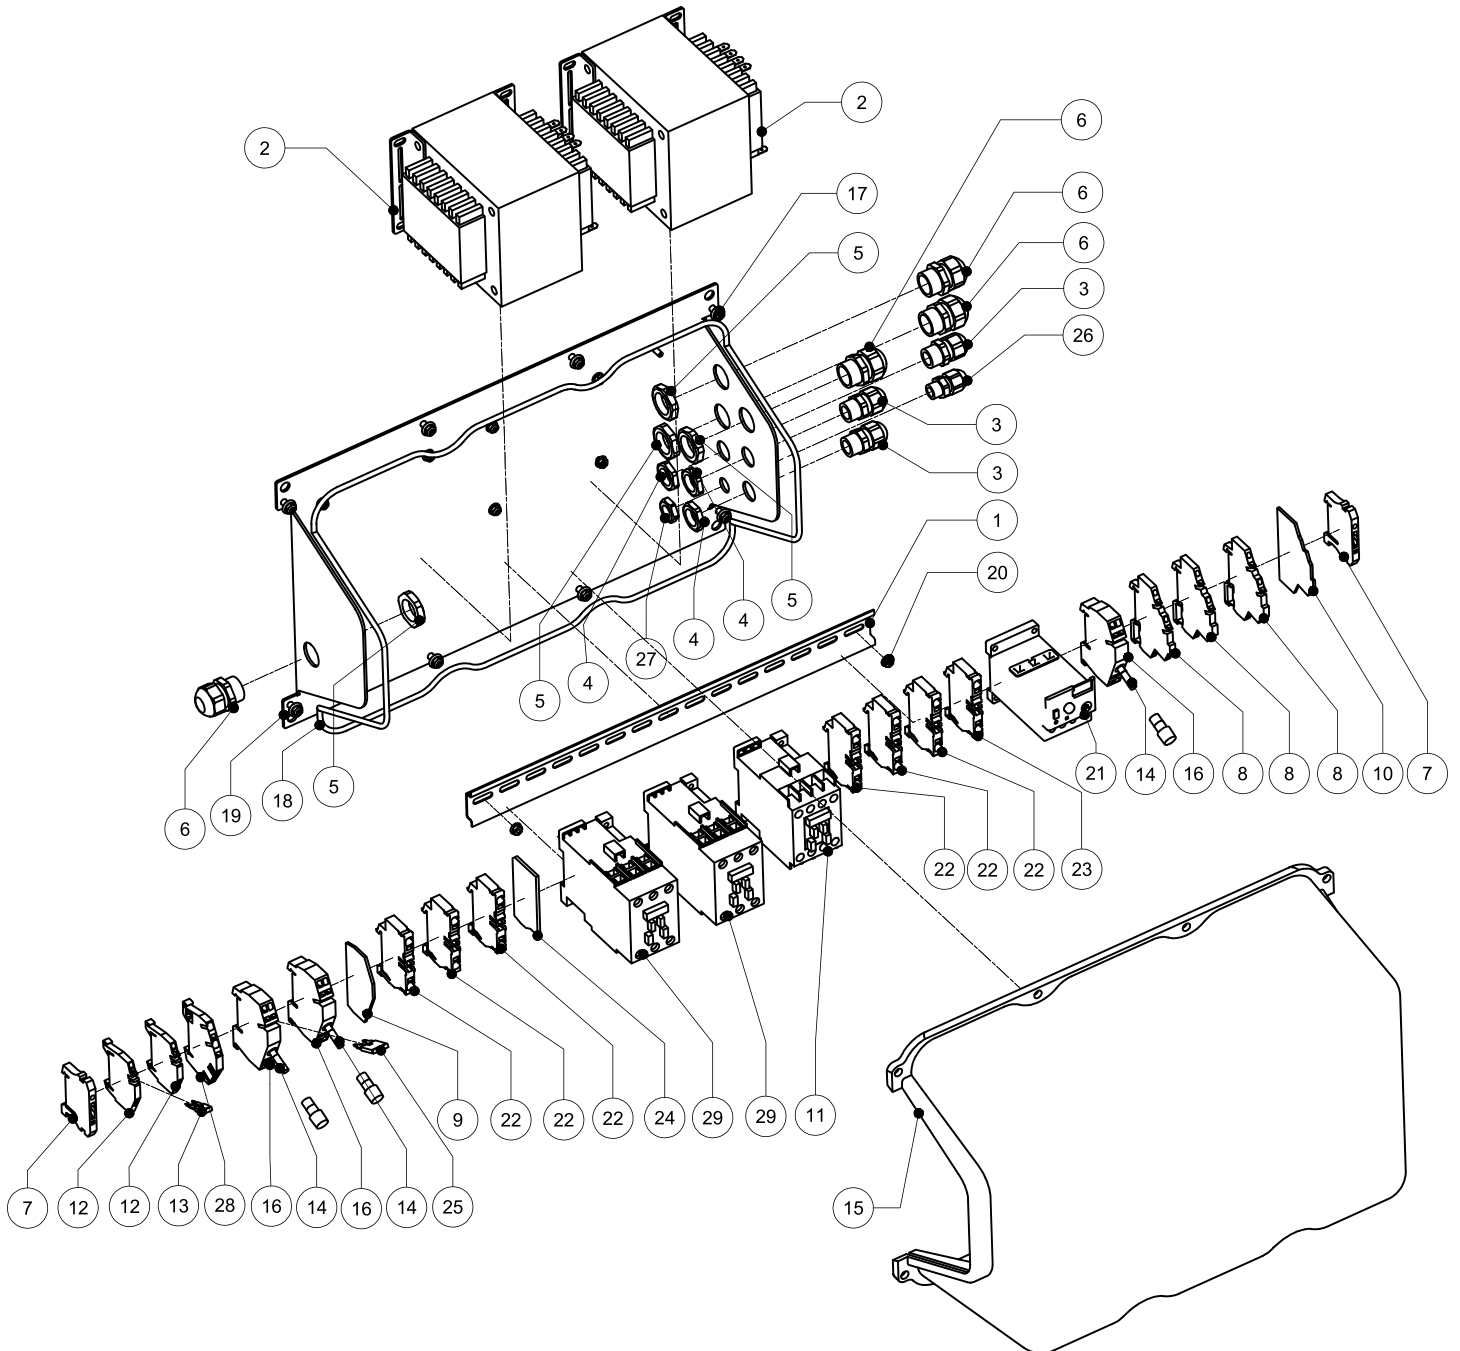

Parts Breakdown

Model VP-NL-0050-LS 45310

Vacuum Pump

Parts Breakdown

Model VP-NL-0050-LS 45310

Worktable

Parts Breakdown

Model VP-NL-0050-LS 45310

Lid

Parts Breakdown

Model *VP-NL-0050-LS* 45310

Seal Bar

Parts Breakdown

Model VP-NL-0050-LS 45310

Vacuum Valve

Parts Breakdown

Model VP-NL-0050-LS 45310

Switch Box

Parts Breakdown

Model VP-NL-0050-LS 45310

Control Panel

Parts Breakdown

Model VP-NL-0050-LS 45310

Vacuum Pump

Seal Bar

Item No.	Description	Position	Item No.	Description	Position
65697	Silicone Holder D1/M4-L for 45310	1	AM553	Plug Silicon- / Insertplate Holder Left for 45310	4
15842	Silicone T-Profile 40 Shore One Meter for 45310	2	AM554	Plug Silicon- / Insertplate Holder Right for 45310	5