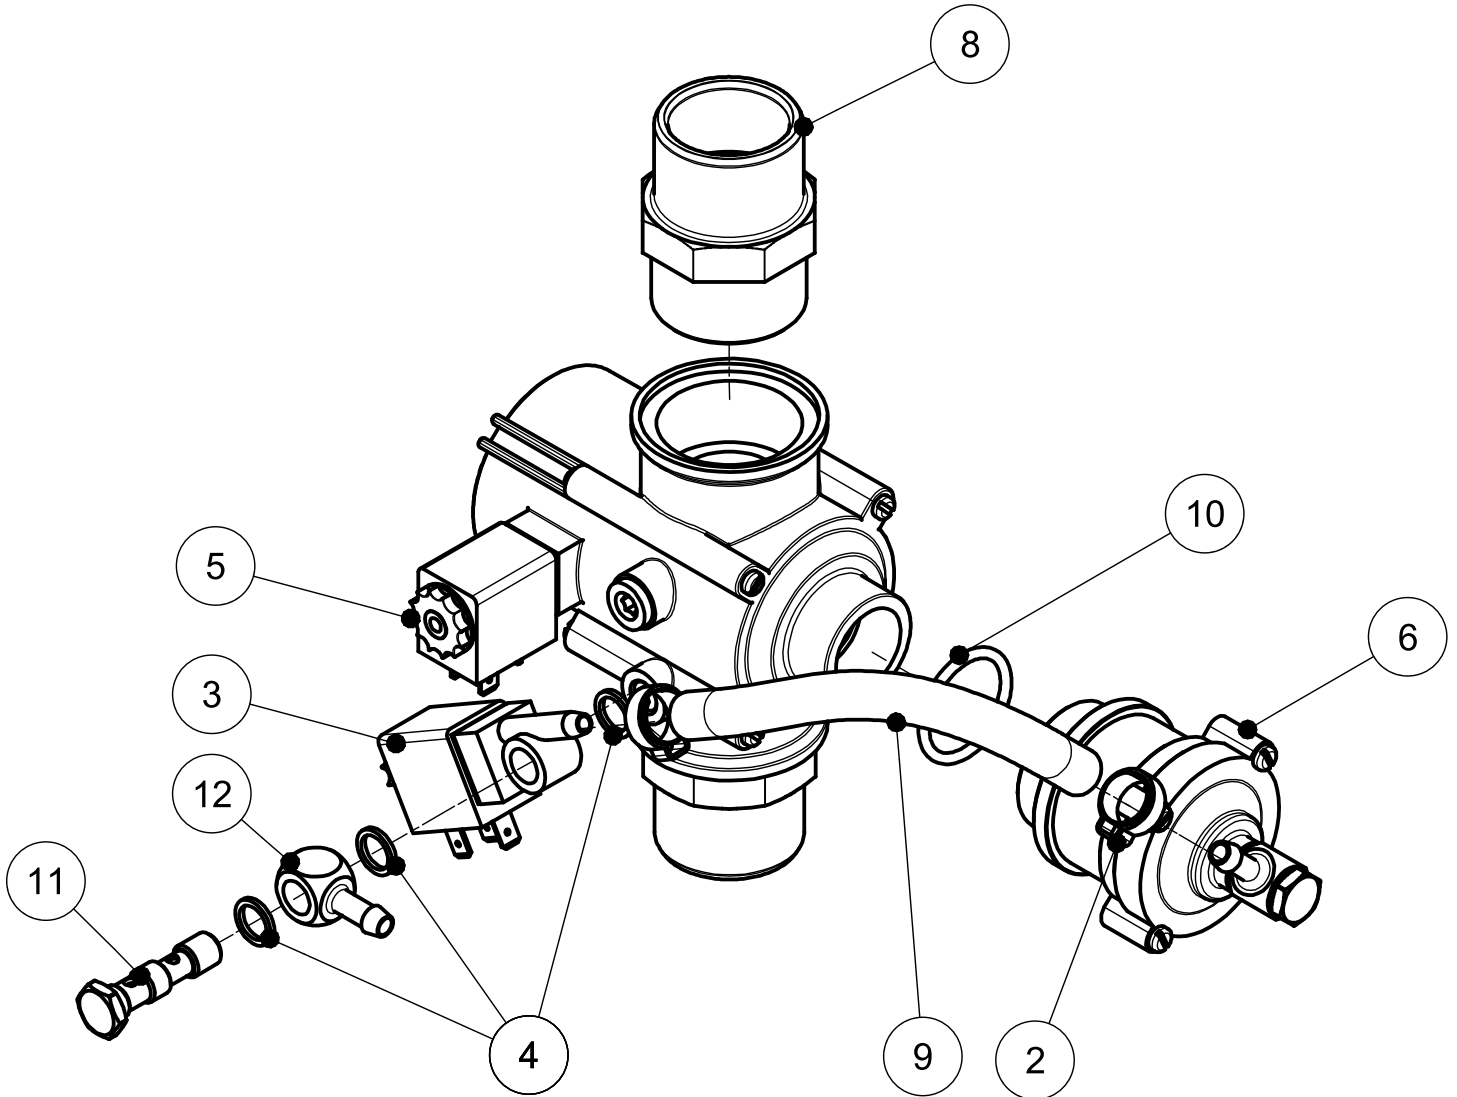

Parts Breakdown

Model VP-NL-0050-LS 45310

Vacuum Pump

Parts Breakdown

Model VP-NL-0050-LS 45310

Worktable

Parts Breakdown

Model VP-NL-0050-LS 45310

Lid

Parts Breakdown

Model *VP-NL-0050-LS* 45310

Seal Bar

Parts Breakdown

Model VP-NL-0050-LS 45310

Vacuum Valve

Parts Breakdown

Model VP-NL-0050-LS 45310

Switch Box

Parts Breakdown

Model VP-NL-0050-LS 45310

Control Panel

Parts Breakdown

Model VP-NL-0050-LS 45310

Vacuum Pump

Parts Breakdown

Model VP-NL-0050-LS 45310

Lid

Item No.	Description	Position	Item No.	Description	Position	Item No.	Description	Position
AM545	Seal for Lid HD for 45310	1	35941	Hexagon Screw M10x25 DIN933 A2 for 45310	19	AM548	V-Ring Type V-050-A for 45310	31
15938	Sealbag 4002 L=550mm for 45310	2	AM546	Mounting Busch for Handle MB for 45310	20	35469	Hex Socket Head Cap Screw M5x25 DIN912 A2 for 45310	35
35372	Castle Washer M8 for 45310	3	AM547	Handle M/D1 for 45310	21	AM549	Cover Lid M5 for 45310	37
35919	Compression Spring Seal Mechanism for 45310	4	35604	Hexagon Screw M8x30 DIN933 A2 for 45310	23	65683	Sealbalk A1015 Double Seal for 45310	38
35940	Tube STST 10x1x45mm for 45310	5	35301	Castle Washer Red Copper M8 for 45310	24	AM550	M6x30 Hex-Head Bolt DIN 933 for 45310	40
62745	ISO 4017 - M8x55 for 45310	10	27814	Hexagon Nut M8 DIN934 A2 for 45310	26	AM551	Ring Copper 6x12 for 45310	41
65681	Seal Mechanism Assembly D1/M4-L for 45310	11	AM534	PVC Tube 40x3 L=50 ST.ST-Line for 45310	27	AM552	Nut M6x18 for 45310	42
35447	Castle Washer M10 for 45310	12	35889	Hose Clip ABA 44-56mm for 45310	28	35916	Capnut High M6 D1587 A2 for 45310	43
35948	Castle Washer Red Copper M10 for 45310	14	65798	Hose Ø40mm for 45310	29			
65822	Lid M5-S&S for 45310	15	AM535	Adapter Vacuum Connection for 45310	30			