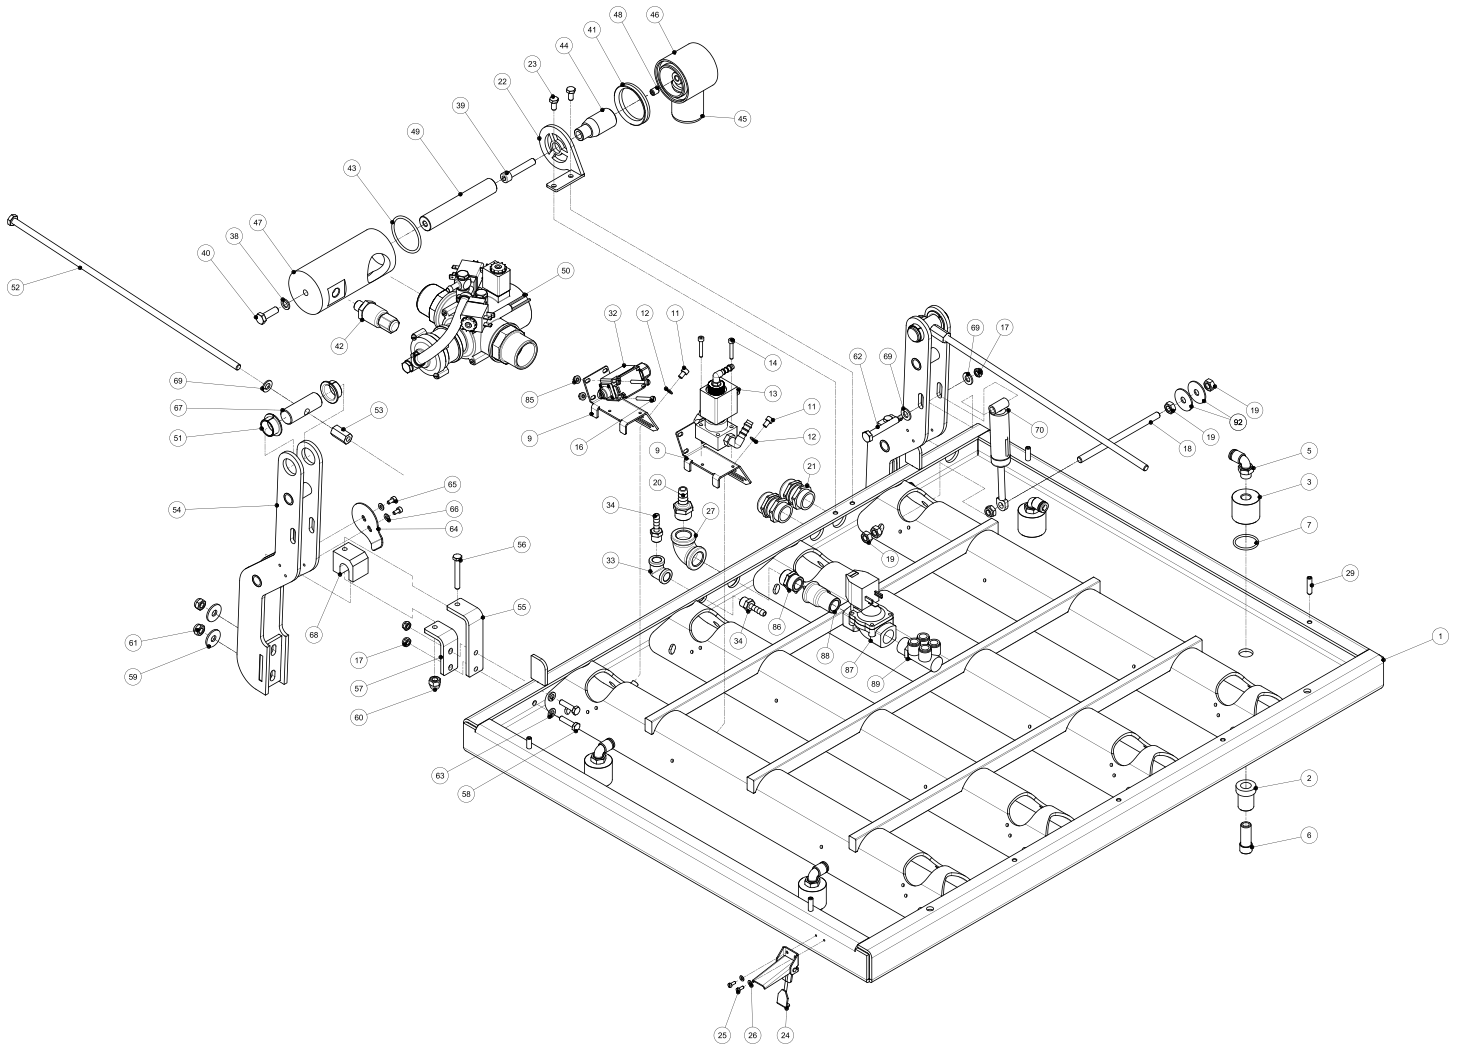

Parts Breakdown

Model VP-NL-0050-LS 45310

Vacuum Pump

Parts Breakdown

Model VP-NL-0050-LS 45310

Worktable

Parts Breakdown

Model VP-NL-0050-LS 45310

Lid

Parts Breakdown

Model *VP-NL-0050-LS* 45310

Seal Bar

Parts Breakdown

Model VP-NL-0050-LS 45310

Vacuum Valve

Parts Breakdown

Model VP-NL-0050-LS 45310

Switch Box

Parts Breakdown

Model VP-NL-0050-LS 45310

Control Panel

Parts Breakdown

Model VP-NL-0050-LS 45310

Vacuum Pump