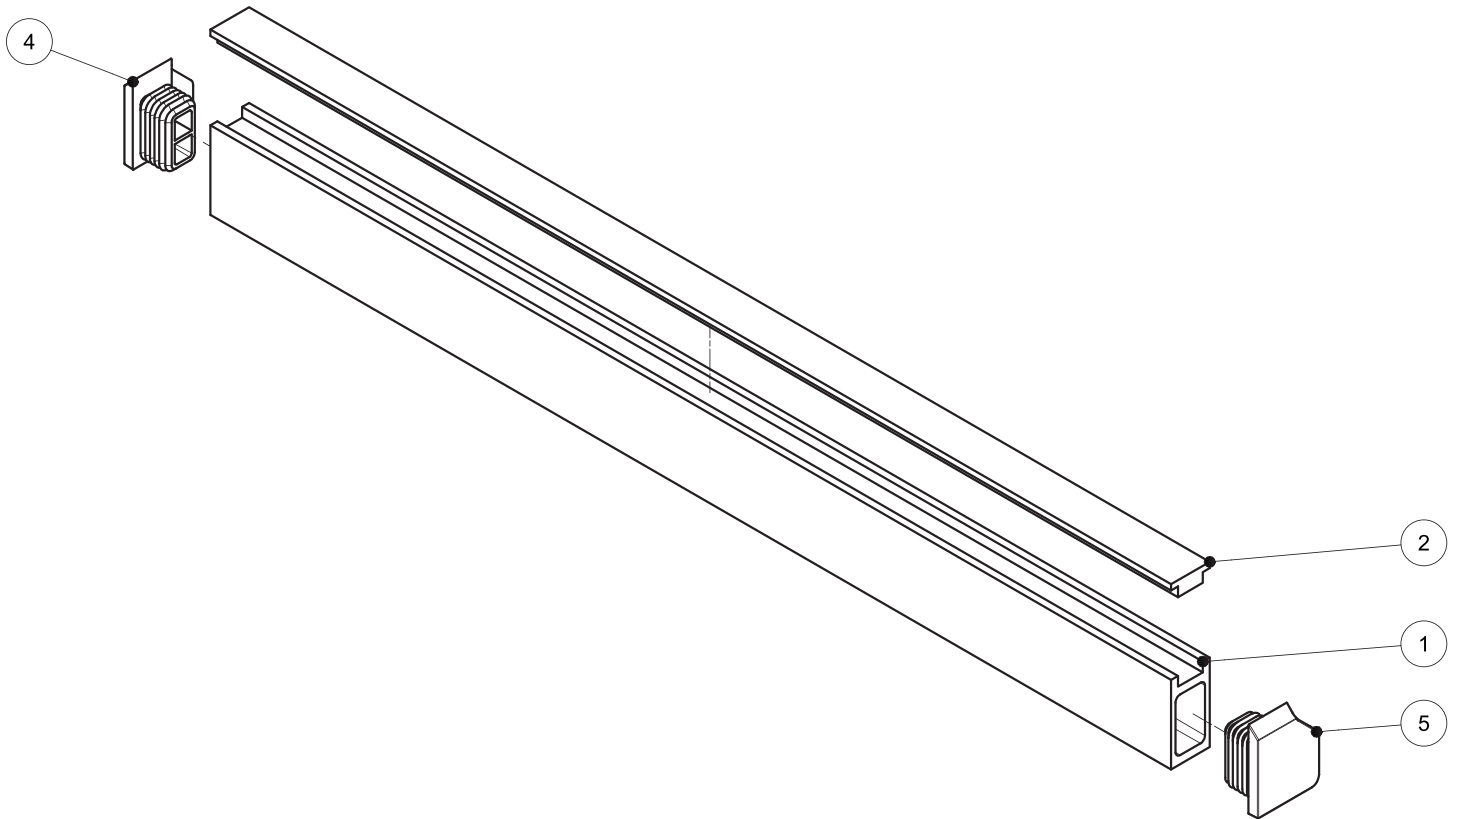

Parts Breakdown

Model VP-NL-0050-LS 45310

Vacuum Pump

Parts Breakdown

Model VP-NL-0050-LS 45310

Worktable

Parts Breakdown

Model VP-NL-0050-LS 45310

Lid

Parts Breakdown

Model *VP-NL-0050-LS* 45310

Seal Bar

Parts Breakdown

Model VP-NL-0050-LS 45310

Vacuum Valve

Parts Breakdown

Model VP-NL-0050-LS 45310

Switch Box

Parts Breakdown

Model VP-NL-0050-LS 45310

Control Panel

Parts Breakdown

Model VP-NL-0050-LS 45310

Vacuum Pump