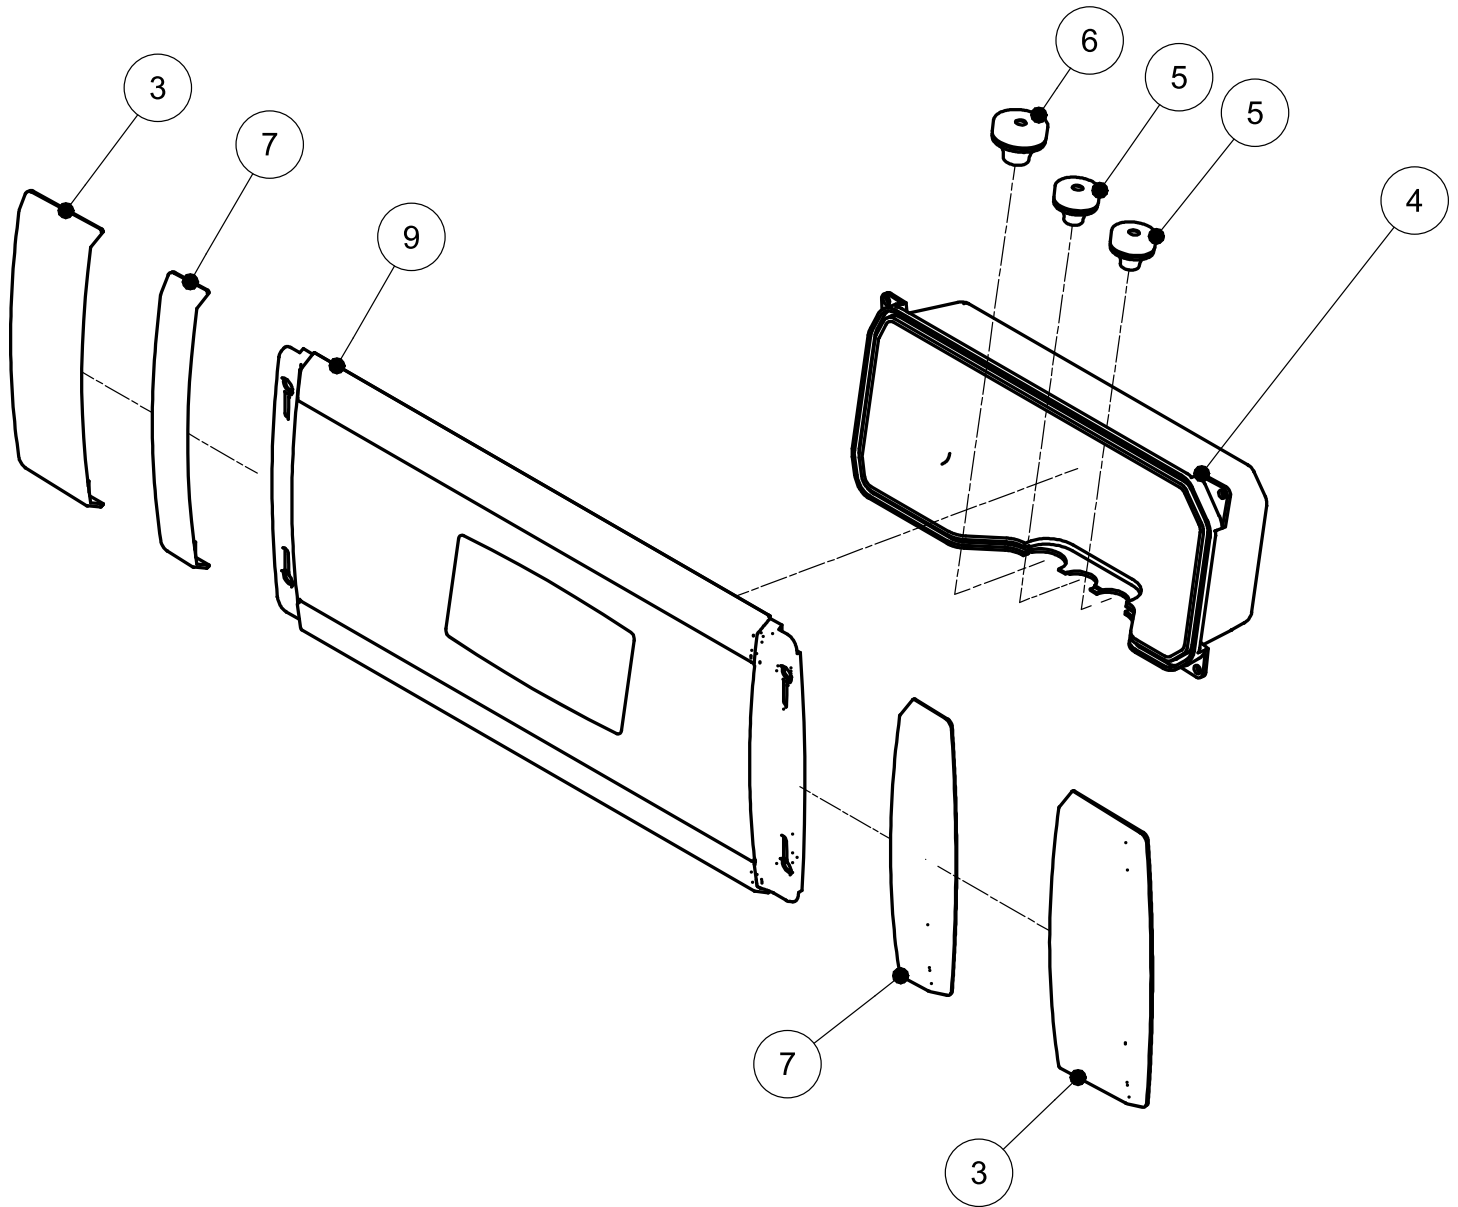

Lid

Parts Breakdown

Model *VP-NL-0050-LS* 45310

Seal Bar

Parts Breakdown

Model VP-NL-0050-LS 45310

Vacuum Valve

Parts Breakdown

Model VP-NL-0050-LS 45310

Switch Box

Parts Breakdown

Model VP-NL-0050-LS 45310

Control Panel

Parts Breakdown

Model VP-NL-0050-LS 45310

Vacuum Pump